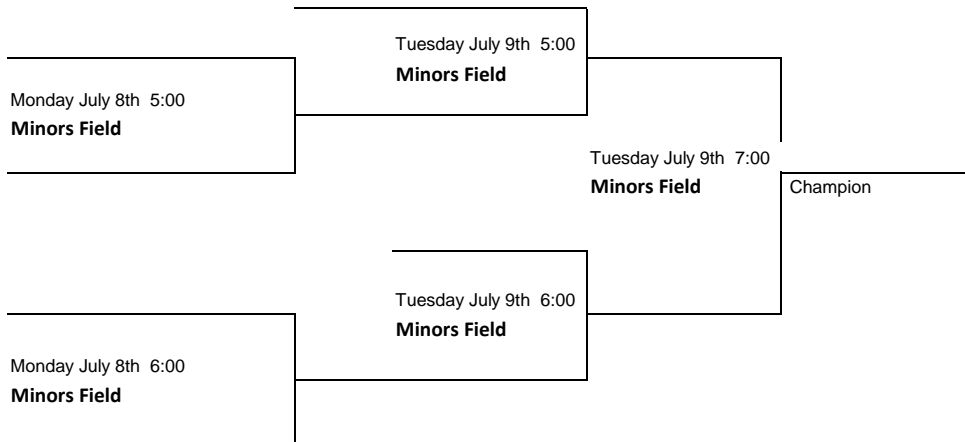

2019 Boys Machine Pitch

GAME SCHEDULE MINORS FIELD

	Mon 3-Jun	Tues 4-Jun	Wed 5-Jun	Thurs 6-Jun	Mon 10-Jun	Tues 11-Jun	Wed 12-Jun	Thurs 13-Jun	Mon 17-Jun	Tues 18-Jun	Wed 19-Jun	Thurs 20-Jun
5:00-6:00 MINORS		1 v 2		1 v 3		3 v 6		4 v 5		1 v 4		5 v 6
6:00-7:00 MINORS		3 v 4		2 v 5		1 v 5		2 v 3		2 v 6		3 v 4
7:00-8:00 MINORS		5 v 6		4 v 6		2 v 4		1 v 6		3 v 5		1 v 2

	Mon 24-Jun	Tues 25-Jun	Wed 26-Jun	Thurs 27-Jun	Mon 1-Jul	Tues 2-Jul	Wed 3-Jul	Thurs 4-Jul
5:00-6:00 MINORS		4 v 6		2 v 4		1 v 6	Holiday	Holiday
6:00-7:00 MINORS		2 v 5		1 v 5		2 v 3	Holiday	Holiday
7:00-8:00 MINORS		1 v 3		3 v 6		4 v 5	Holiday	Holiday

	Saturday 15-Jun
9:00 RED	1 v 2
10:00 RED	3 v 4
11:00 RED	5 v 6
11:00 BLUE	1 v 3
12:00 RED	2 v 5
12:00 BLUE	4 v 6

- Team 1   **THIBODAUX F.O.P. LODGE #52**
- Team 2   **FAMILY DOCTOR CLINIC OF THIBODAUX**
- Team 3   **FREMINS RESTAURANT**
- Team 4   **LYNN'S INTERIOR**
- Team 5   **WOODMEN OF THE WORLD**
- Team 6   **THIBODAUX FIRE PROTECTOR CO.**