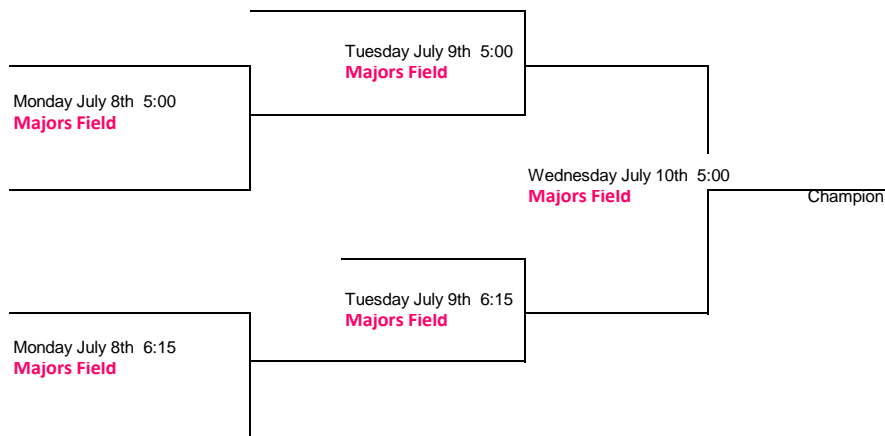

2019 Girls Baseball (10-11)

GAME SCHEDULE MAJORS FIELD

	Mon 3-Jun	Tues 4-Jun	Wed 5-Jun	Thurs 6-Jun	Mon 10-Jun	Tues 11-Jun	Wed 12-Jun	Thurs 13-Jun	Mon 17-Jun	Tues 18-Jun	Wed 19-Jun	Thurs 20-Jun
5:00-6:15 MAJORS	1 v 2		1 V 3		3 v 6		4 v 5		1 v 4		5 v 6	
6:15-7:30 MAJORS	3 v 4		2 v 5		1 v 5		2 v 3		2 v 6		3 v 4	
7:30-8:45 MAJORS	5 v 6		4 v 6		2 v 4		1 v 6		3 v 5		1 v 2	

	Mon 24-Jun	Tues 25-Jun	Wed 26-Jun	Thurs 27-Jun	Mon 1-Jul	Tues 2-Jul	Wed 3-Jul	Thurs 4-Jul
5:00-6:15 MAJORS	4 v 6		3 v 6		1 v 6		Holiday	Holiday
6:15-7:30 MAJORS	2 v 5		1 v 5		2 v 3		Holiday	Holiday
7:30-8:45 MAJORS	1 v 3		2 v 4		4 v 5		Holiday	Holiday

	Saturday 15-Jun
9:00 MINORS	1 v 2
10:00 MINORS	3 v 4
11:00 MINORS	5 v 6
12:00 MINORS	1 v 3
1:00 MINORS	2 v 5
2:00 MINORS	4 v 6

- Team 1   **FAMILY DOCTOR CLINIC OF THIBODAUX**
- Team 2   **E S & H**
- Team 3   **LYNN'S INTERIOR**
- Team 4   **SWEATMAN CHAINSAW CO.**
- Team 5   **SUNSHINE EQUIPMENT**
- Team 6   **WOODMEN OF THE WORLD**