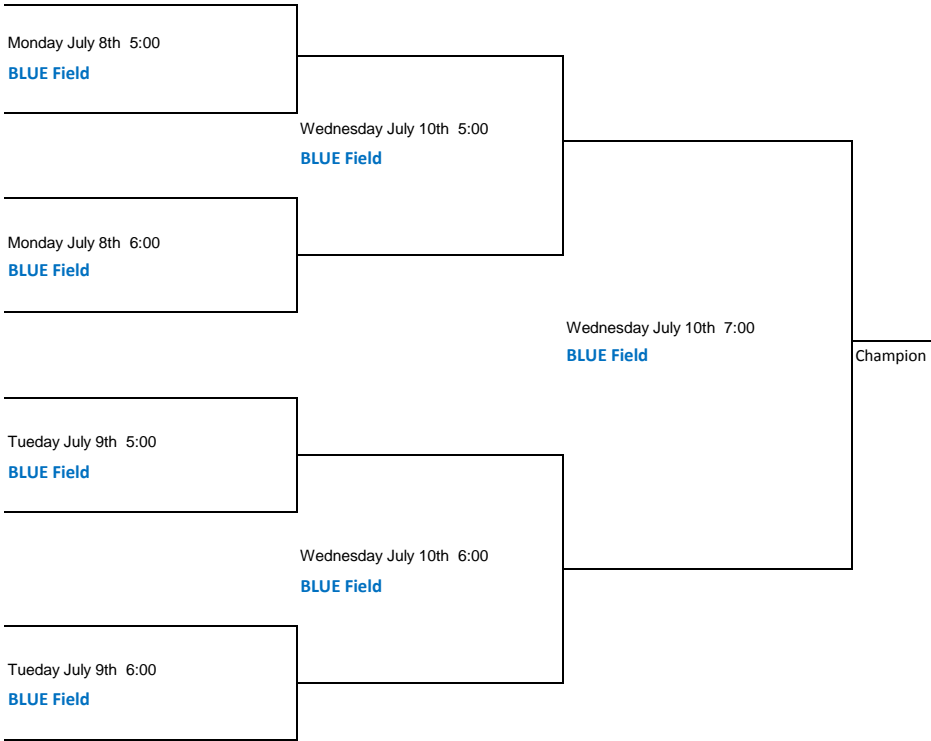

2019 Girls Coach Pitch

GAME SCHEDULE RED & WHITE FIELD

	Mon 3-Jun	Tues 4-Jun	Wed 5-Jun	Thurs 6-Jun	Mon 10-Jun	Tues 11-Jun	Wed 12-Jun	Thurs 13-Jun	Mon 17-Jun	Tues 18-Jun	Wed 19-Jun	Thurs 20-Jun
5:00-6:00 WHITE		1 v 2		3 v 4		2 v 6		5 v 7		1 v 3		4 v 5
6:00-7:00 WHITE		3 v 8		1 v 7		7 v 8		4 v 8		2 v 4		1 v 8
7:00-8:00 WHITE		4 v 7		6 v 8		1 v 4		2 v 3		5 v 8		2 v 7
7:00-8:00 RED	5 v 6		2 v 5		3 v 5		1 v 6		6 v 7		3 v 6	

	Mon 24-Jun	Tues 25-Jun	Wed 26-Jun	Thurs 27-Jun	Mon 1-Jul	Tues 2-Jul	Wed 3-Jul	Thurs 4-Jul	Mon 8-Jul	Tues 9-Jul	Wed 10-Jul	Thurs 11-Jul
5:00-6:00 WHITE		3 v 7		5 v 6		2 v 5	Holiday	Holiday				
6:00-7:00 WHITE		2 v 8		4 v 7		6 v 8	Holiday	Holiday				
7:00-8:00 WHITE		1 v 5		3 v 8		1 v 7	Holiday	Holiday				
7:00-8:00 RED	4 v 6		1 v 2		3 v 4		Holiday	Holiday				

- Team 1   **THIBODAUX F.O.P. LODGE #52**
- Team 2   **BELLE VISAGE**
- Team 3   **PAUL'S AGENCY**
- Team 4   **A.R.T. HOME IMPROVEMENTS**
- Team 5   **PATINOIRE EVENT CENTER**
- Team 6   **AMERICAN SOUTH FINANCIAL**
- Team 7   **CC'S COFFEE HOUSE**
- Team 8   **CROWN EXTERMINATING**