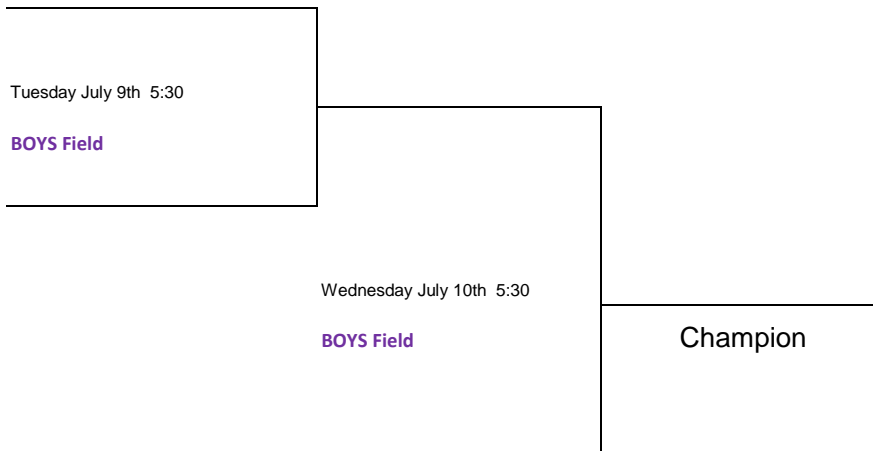

**2019
Boys Baseball 11-12**

**GAME SCHEDULE
BOYS FIELD**

	Mon 3-Jun	Tues 4-Jun	Wed 5-Jun	Thurs 6-Jun	Mon 10-Jun	Tues 11-Jun	Wed 12-Jun	Thurs 13-Jun	Mon 17-Jun	Tues 18-Jun	Wed 19-Jun	Thurs 20-Jun
5:30PM-6:45PM					2 v 3	1 v 3	1 v 2					
6:45PM-8:00PM	1 v 2	2 v 3	1 v 3						1 v 3	1 v 2	2 v 3	

	Mon 24-Jun	Tues 25-Jun	Wed 26-Jun	Thurs 27-Jun	Mon 1-Jul	Tues 2-Jul	Wed 3-Jul	Thurs 4-Jul
5:30PM-6:45PM					2 v 3	1 v 3	Holiday	Holiday
6:45PM-8:00PM	1 v 2	2 v 3	1 v 3			Holiday	Holiday	

	Saturday 15-Jun
10:00 BOYS	1 v 2
12:00 BOYS	2 v 3
2:00 BOYS	1 v 3

- Team 1   **THIBODAUX HEAT**
- Team 2   **KRISTINE RUSSELL, DA**
- Team 3   **T.S. KEARNS**