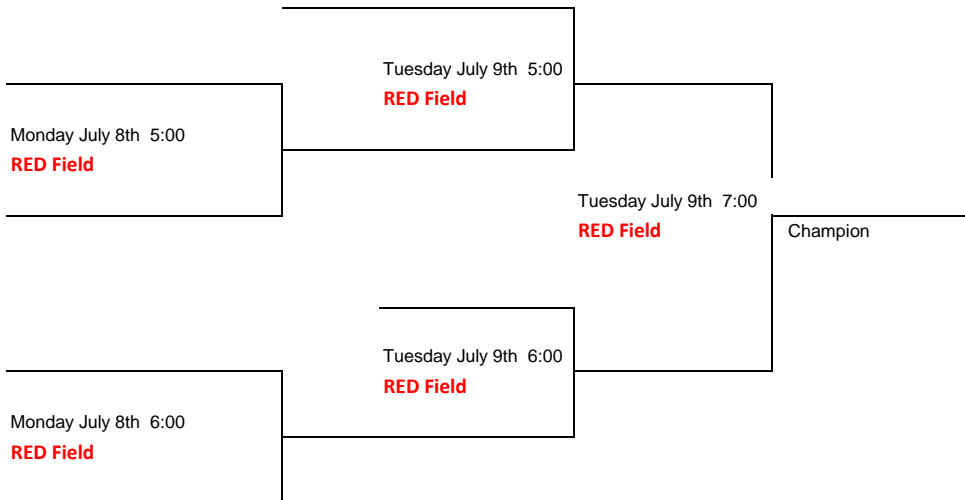

2019 Boys Coach Pitch

GAME SCHEDULES **RED FIELD**

	Mon 3-Jun	Tues 4-Jun	Wed 5-Jun	Thurs 6-Jun	Mon 10-Jun	Tues 11-Jun	Wed 12-Jun	Thurs 13-Jun	Mon 17-Jun	Tues 18-Jun	Wed 19-Jun	Thurs 20-Jun
5:00-6:00 RED		1 v 2		1 v 3		3 v 6		4 v 5		1 v 4		5 v 6
6:00-7:00 RED		3 v 4		2 v 5		1 v 5		2 v 3		2 v 6		3 v 4
7:00-8:00 RED		5 v 6		4 v 6		2 v 4		1 v 6		3 v 5		1 v 2

	Mon 24-Jun	Tues 25-Jun	Wed 26-Jun	Thurs 27-Jun	Mon 1-Jul	Tues 2-Jul	Wed 3-Jul	Thurs 4-Jul	Mon 8-Jul	Tues 9-Jul	Wed 10-Jul	Thurs 11-Jul
5:00-6:00 RED		4 v 6		3 v 6		1 v 6	Holiday	Holiday				
6:00-7:00 RED		2 v 5		1 v 5		2 v 3	Holiday	Holiday				
7:00-8:00 RED		1 v 3		2 v 4		4 v 5	Holiday	Holiday				

- Team 1   **LAN-MAR ENTERPRISE**
- Team 2   **A.R.T. HOME IMPROVEMENTS**
- Team 3   **AUTO CENTER, INC.**
- Team 4   **REGIONAL INTERNAL MEDICINE**
- Team 5   **A.M.O. TRIAL LAWYERS**
- Team 6   **TRU CUTS**