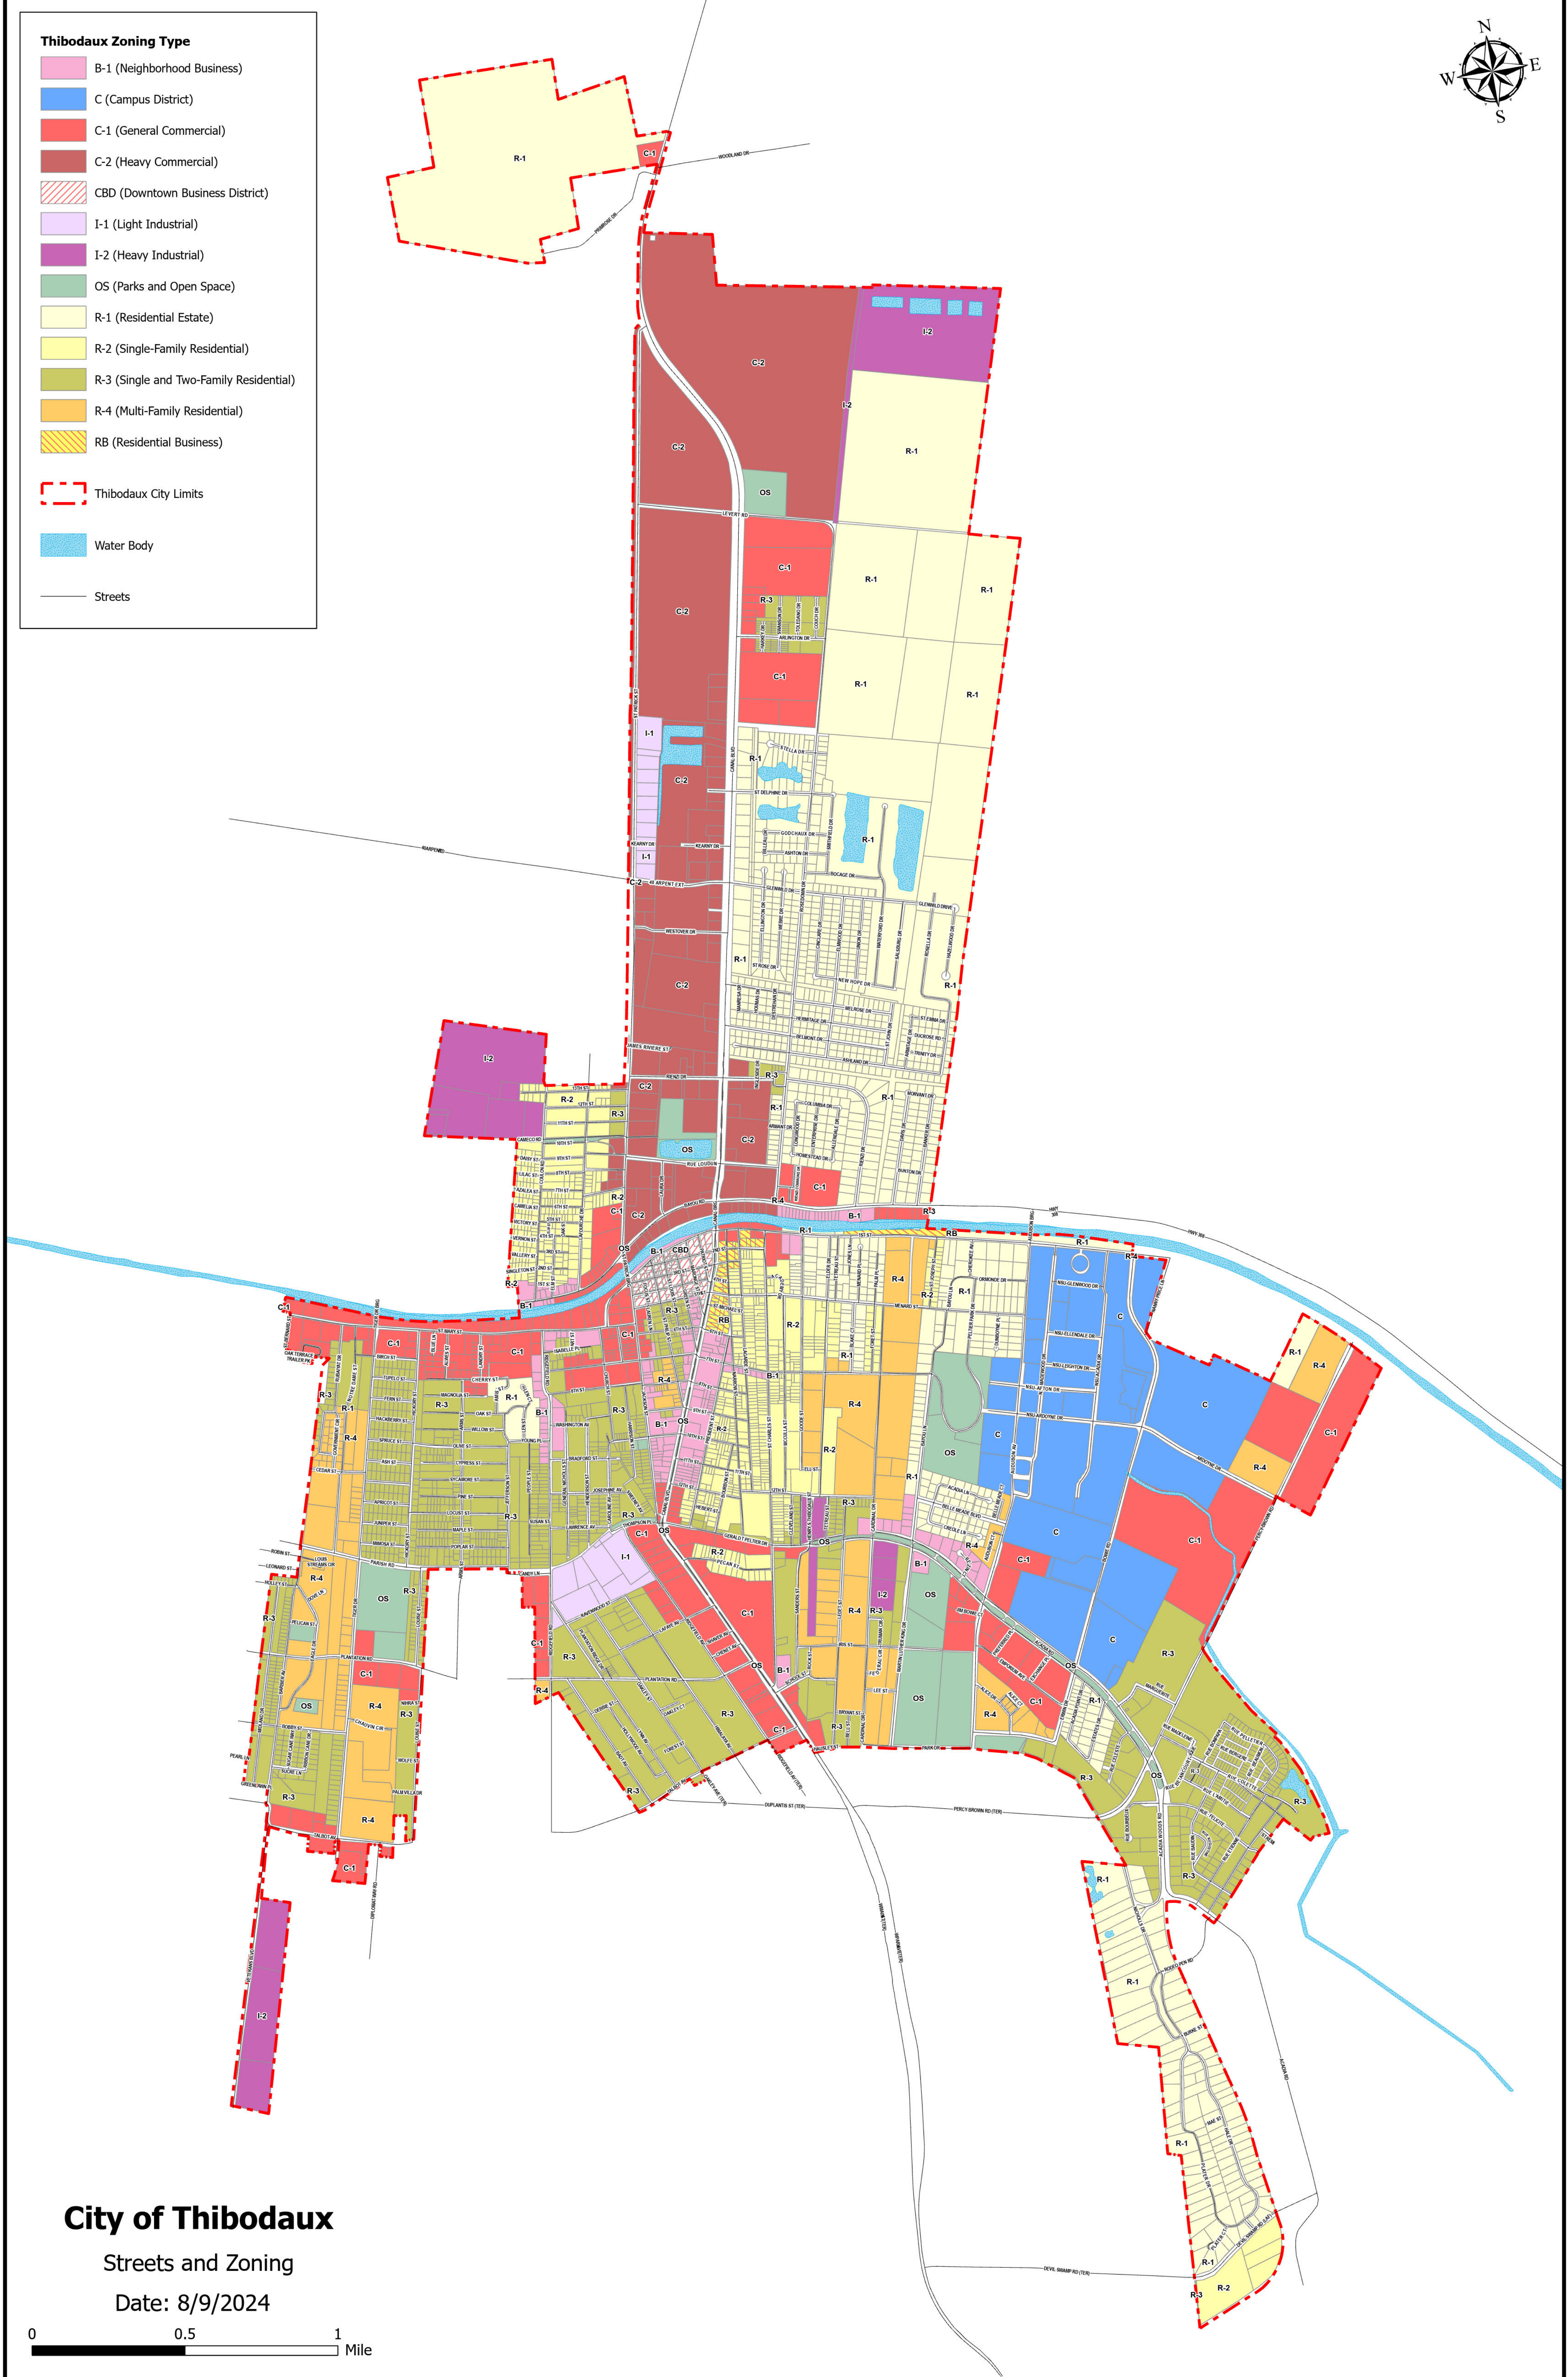

Thibodaux Zoning Type

- B-1 (Neighborhood Business)
- C (Campus District)
- C-1 (General Commercial)
- C-2 (Heavy Commercial)
- CBD (Downtown Business District)
- I-1 (Light Industrial)
- I-2 (Heavy Industrial)
- OS (Parks and Open Space)
- R-1 (Residential Estate)
- R-2 (Single-Family Residential)
- R-3 (Single and Two-Family Residential)
- R-4 (Multi-Family Residential)
- RB (Residential Business)
- Thibodaux City Limits
- Water Body
- Streets

City of Thibodaux

Streets and Zoning

Date: 8/9/2024