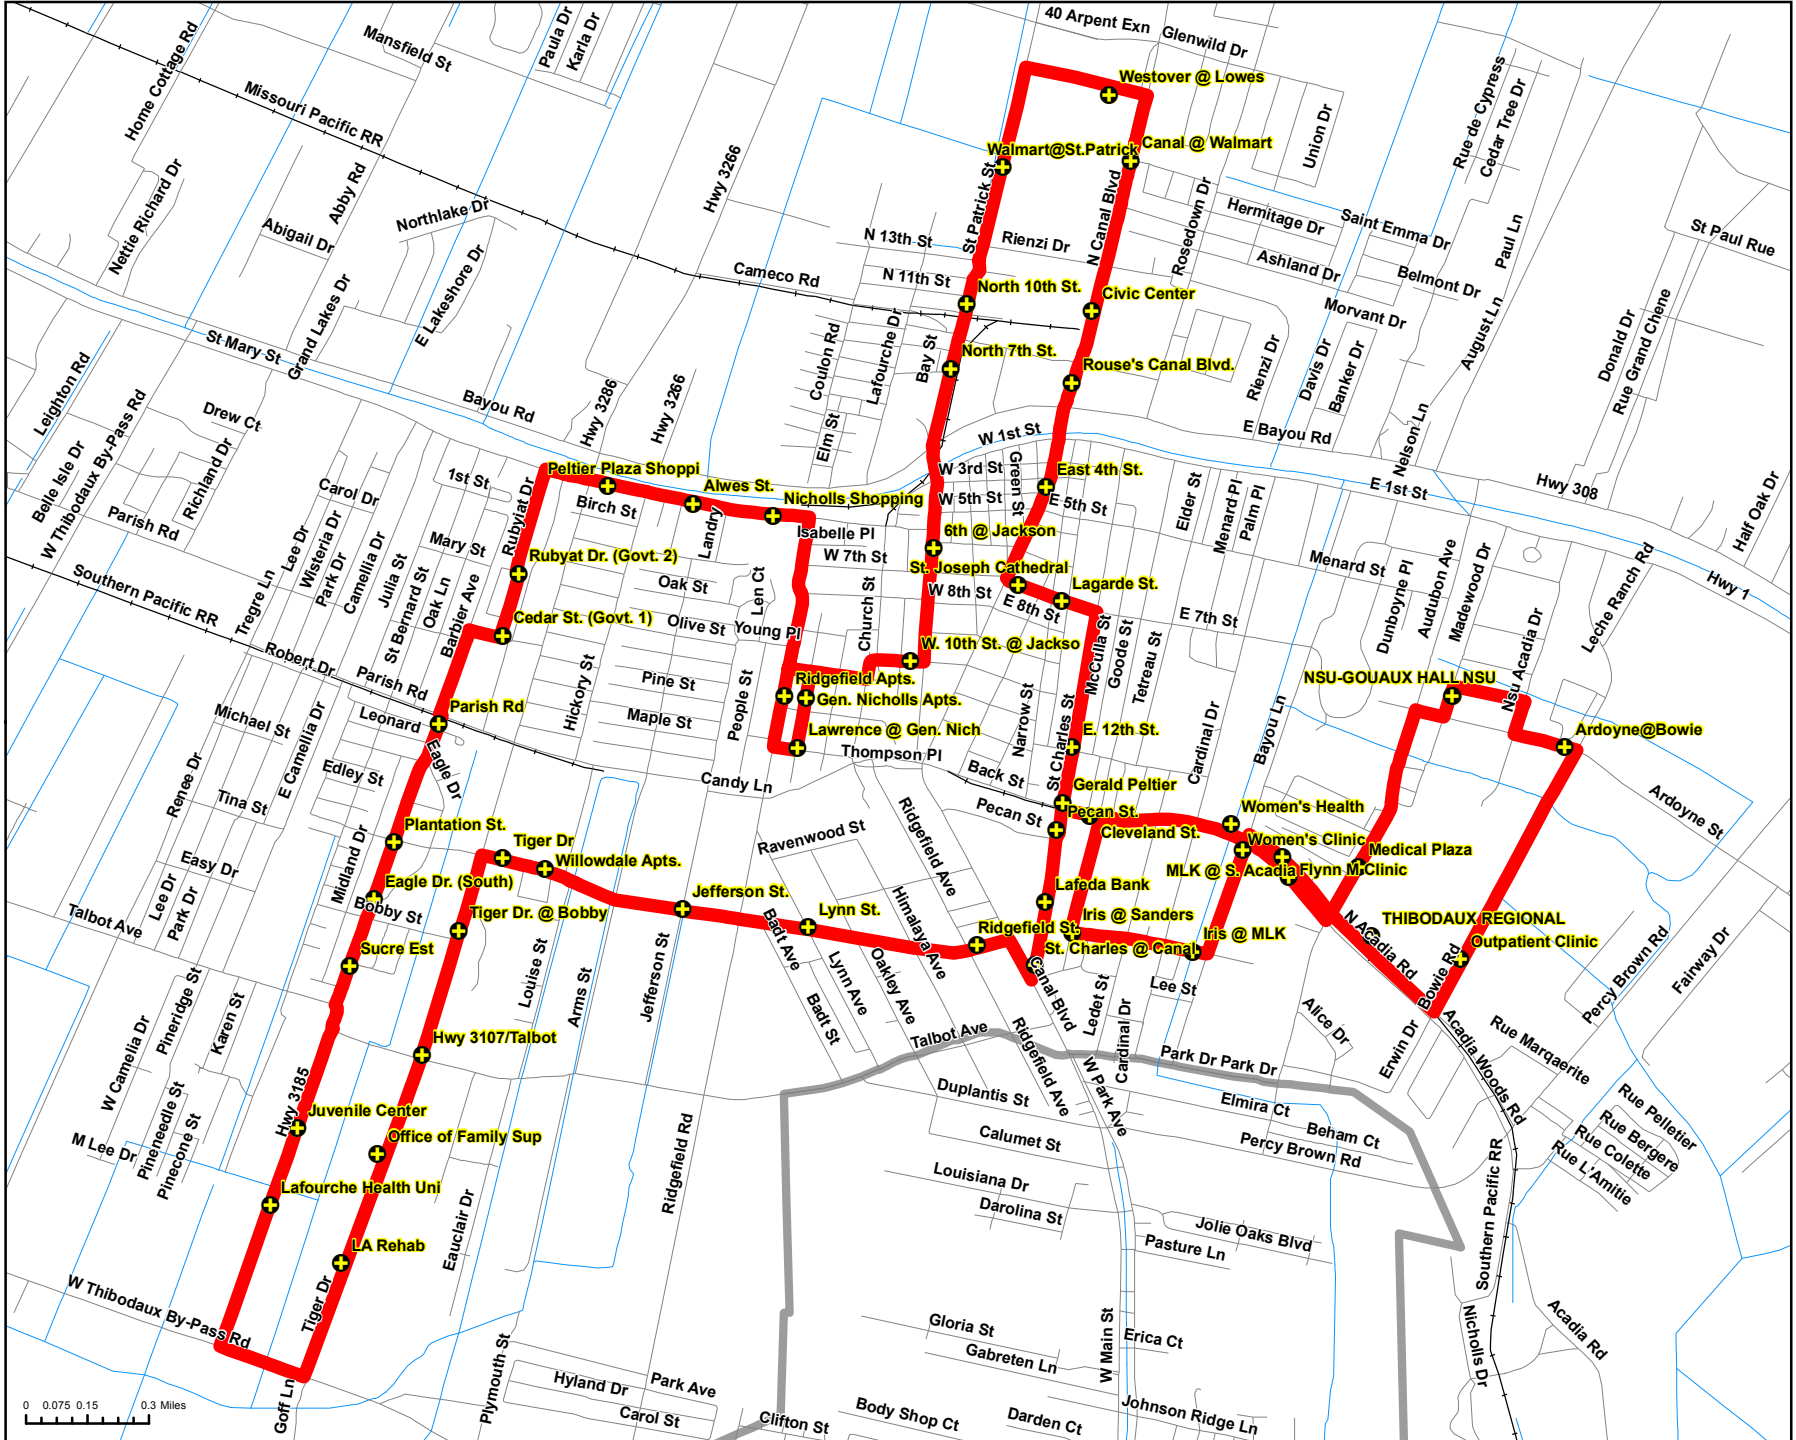

# City of Thibodaux Bus Route With Stops

**SCPDC**  
 South Central Planning &  
 Development Commission  
 Post Office Box 1870  
 Gray, Louisiana 70359  
 Phone: (985) 851-2900

**Legend**

- Road
- Railroad
- Hydrography
- Parish Boundary
- Bus Stops
- Thibodaux Route

**LAFOURCHE PARISH**

**LOUISIANA**