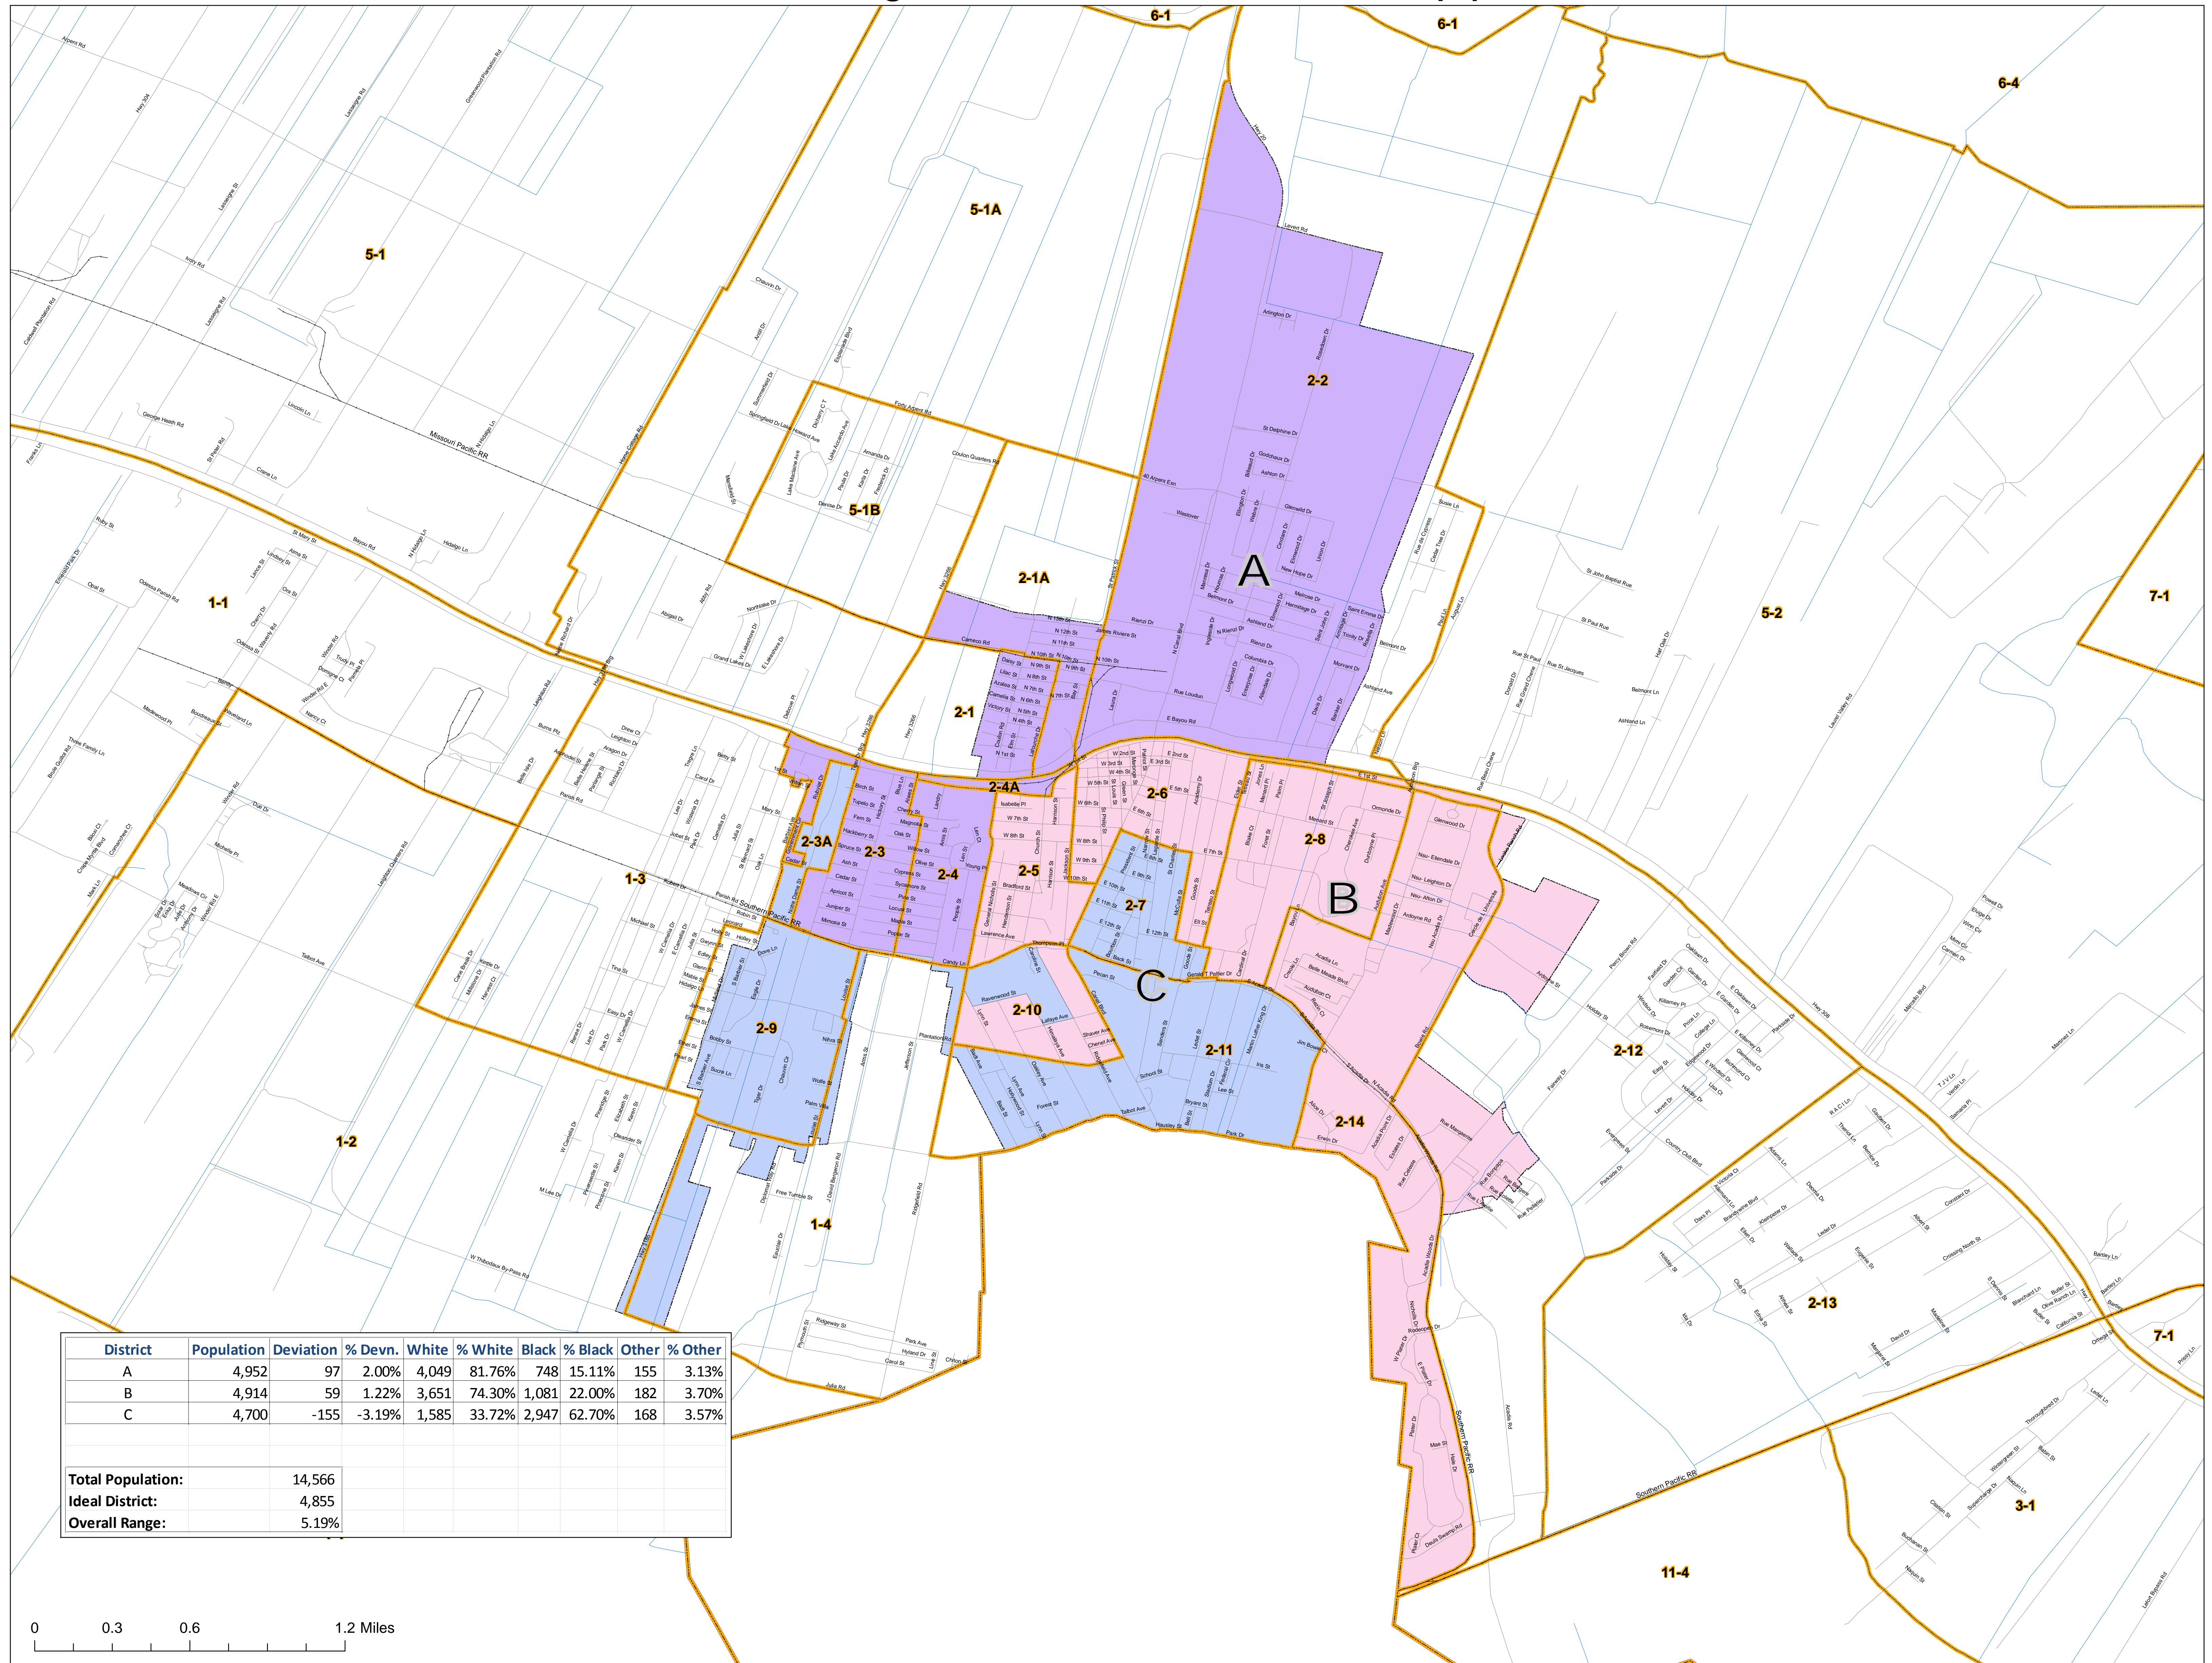

2013 City Of Thibodaux Reapportionment Plan 1 - Final

SCPDC
South Central Planning & Development Commission
 Post Office Box 1870
 Gray, Louisiana 70359
 Phone: (985) 851-2900

Approved
 April 16, 2013

Legend

- Road
- Railroad
- Hydrography
- ▭ Precincts
- ▭ City Of Thibodaux
- ▭ Parish Boundary

2013 City Of Thibodaux Council Districts

- ▭ A
- ▭ B
- ▭ C

| District | Population | Deviation | % Devn. | White | % White | Black | % Black | Other | % Other |
|--------------------------|---------------|-----------|---------|-------|---------|-------|---------|-------|---------|
| A | 4,952 | 97 | 2.00% | 4,049 | 81.76% | 748 | 15.11% | 155 | 3.13% |
| B | 4,914 | 59 | 1.22% | 3,651 | 74.30% | 1,081 | 22.00% | 182 | 3.70% |
| C | 4,700 | -155 | -3.19% | 1,585 | 33.72% | 2,947 | 62.70% | 168 | 3.57% |
| Total Population: | 14,566 | | | | | | | | |
| Ideal District: | 4,855 | | | | | | | | |
| Overall Range: | 5.19% | | | | | | | | |

0 0.3 0.6 1.2 Miles

LAFORCHE PARISH

LOUISIANA