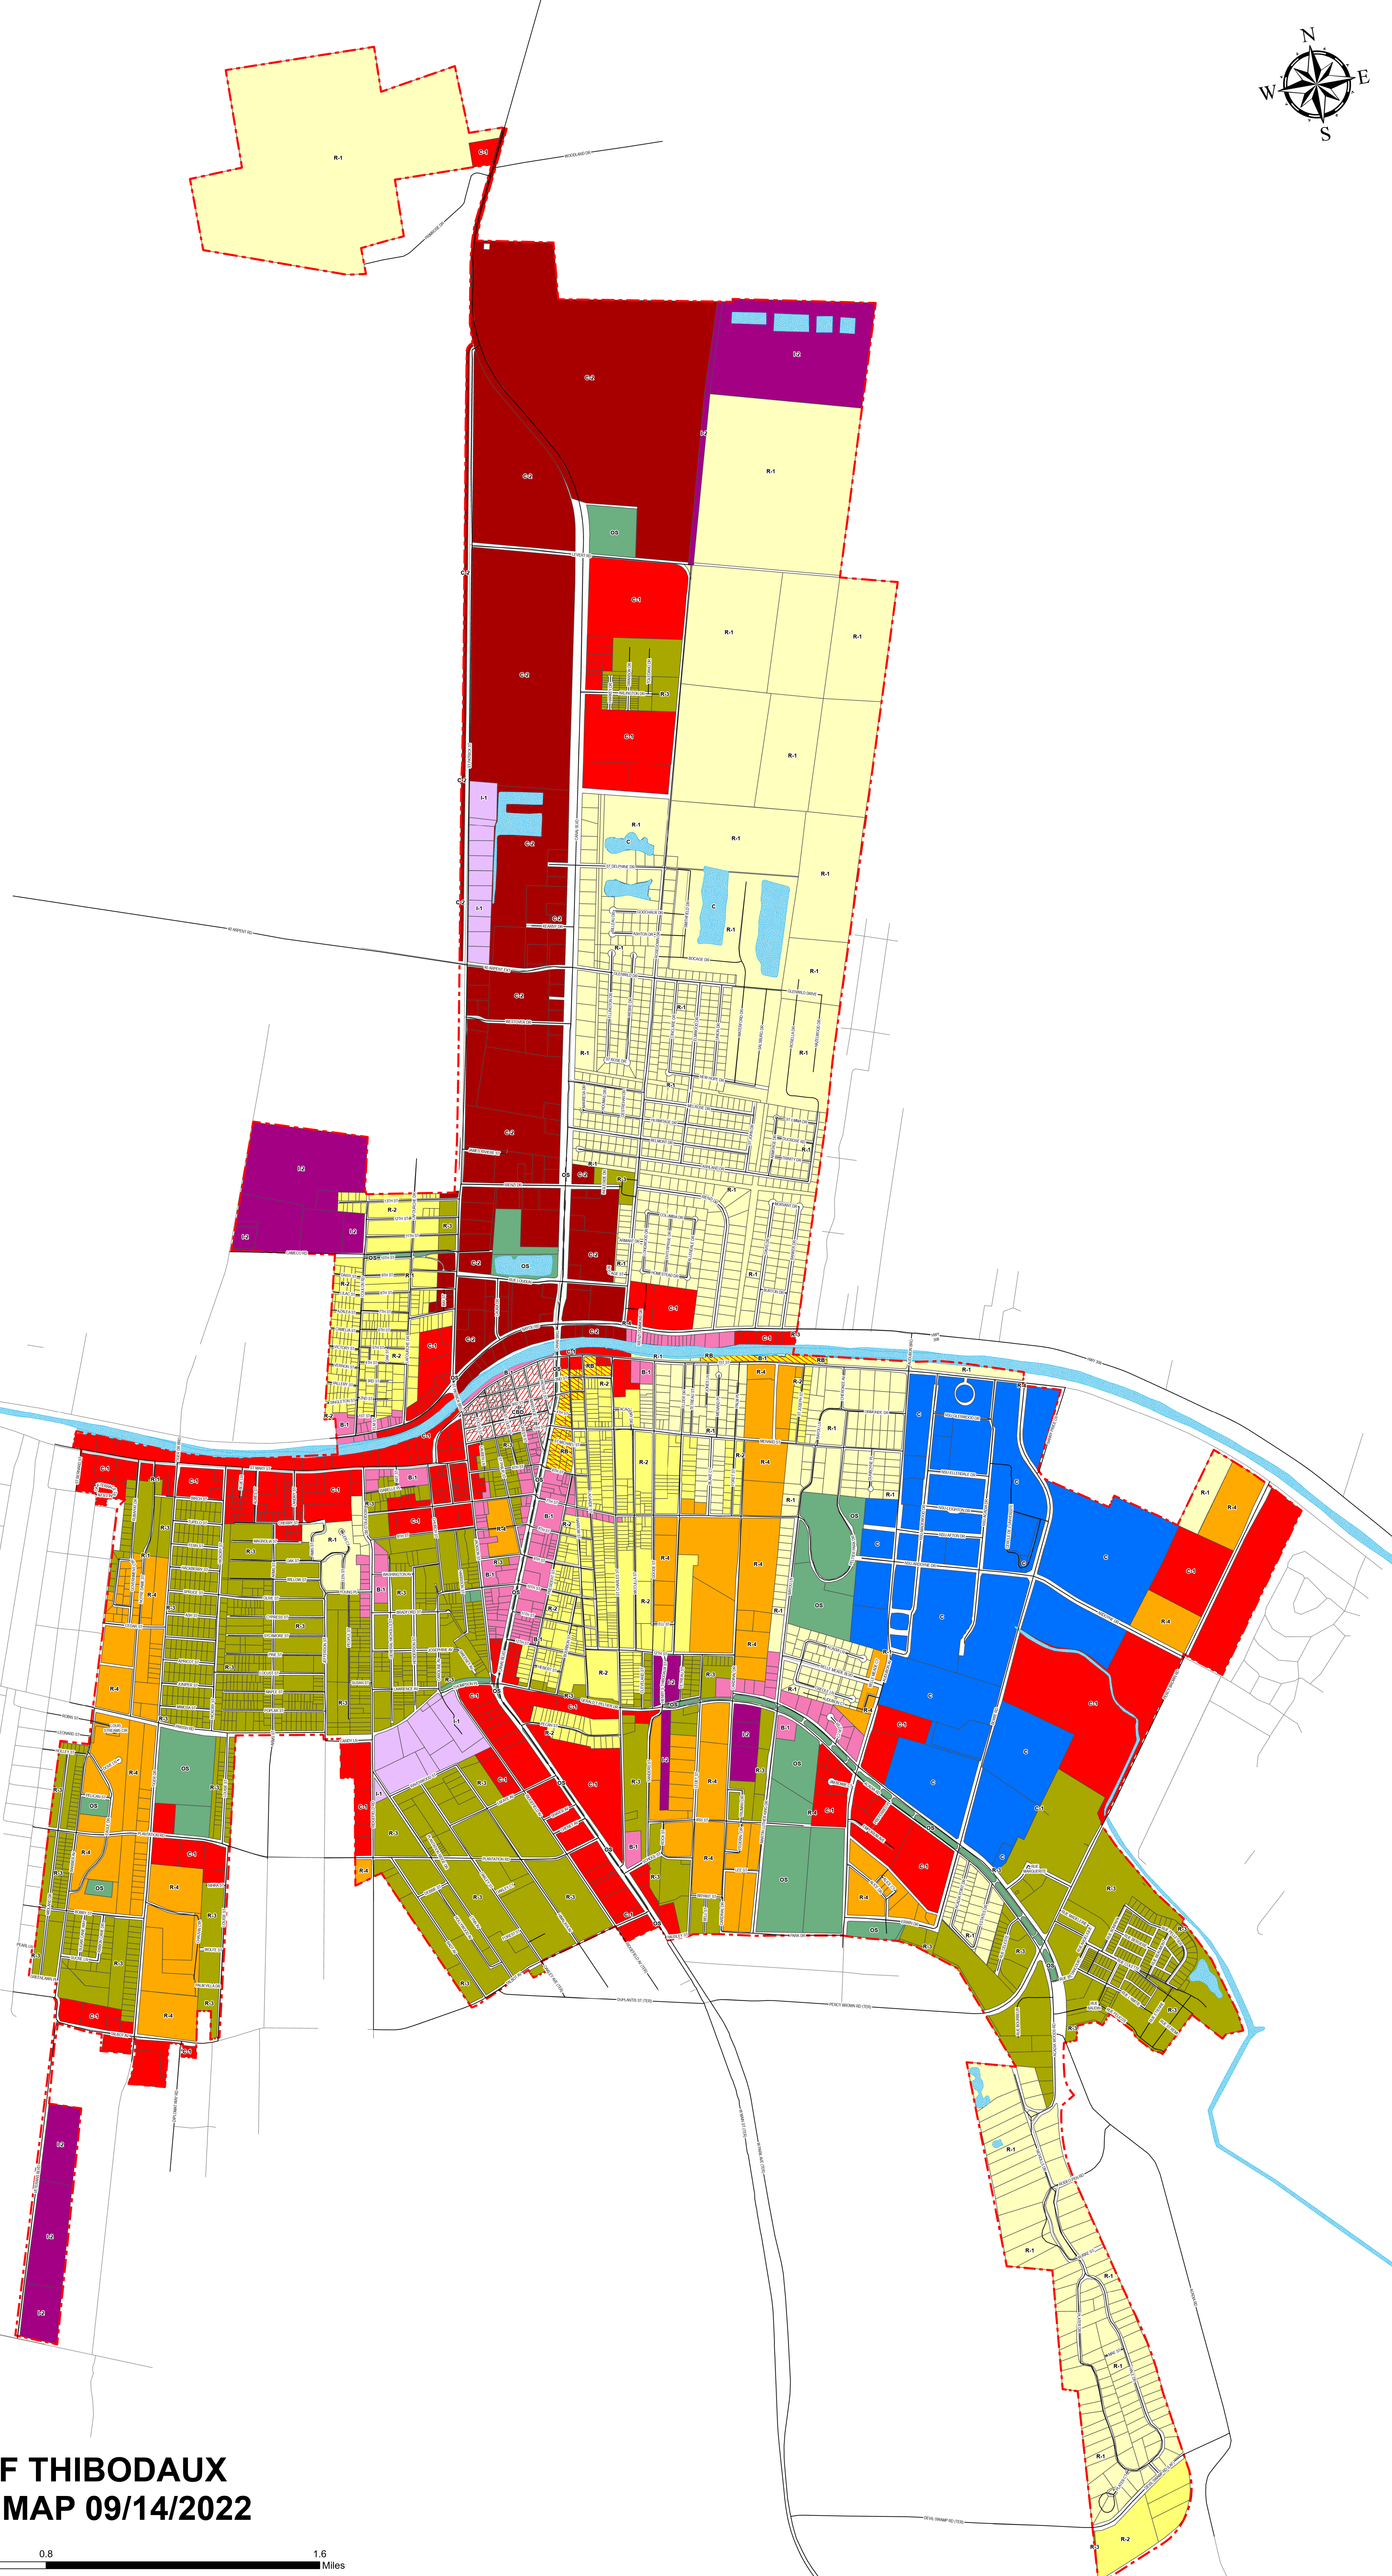

**PLANNING & ZONING MAP
(09/14/2022)**

- COT_CityLimitsStreets
- - - City_of_Thibodaux_Limits_2021
- Water Bodies
- THIBODAUX PARCELS CURRENT ZONING
- B-1
- C
- C-1
- C-2
- CBD
- I-1
- I-2
- OS
- R-1
- R-2
- R-3
- R-4
- RB

**CITY OF THIBODAUX
ZONING MAP 09/14/2022**